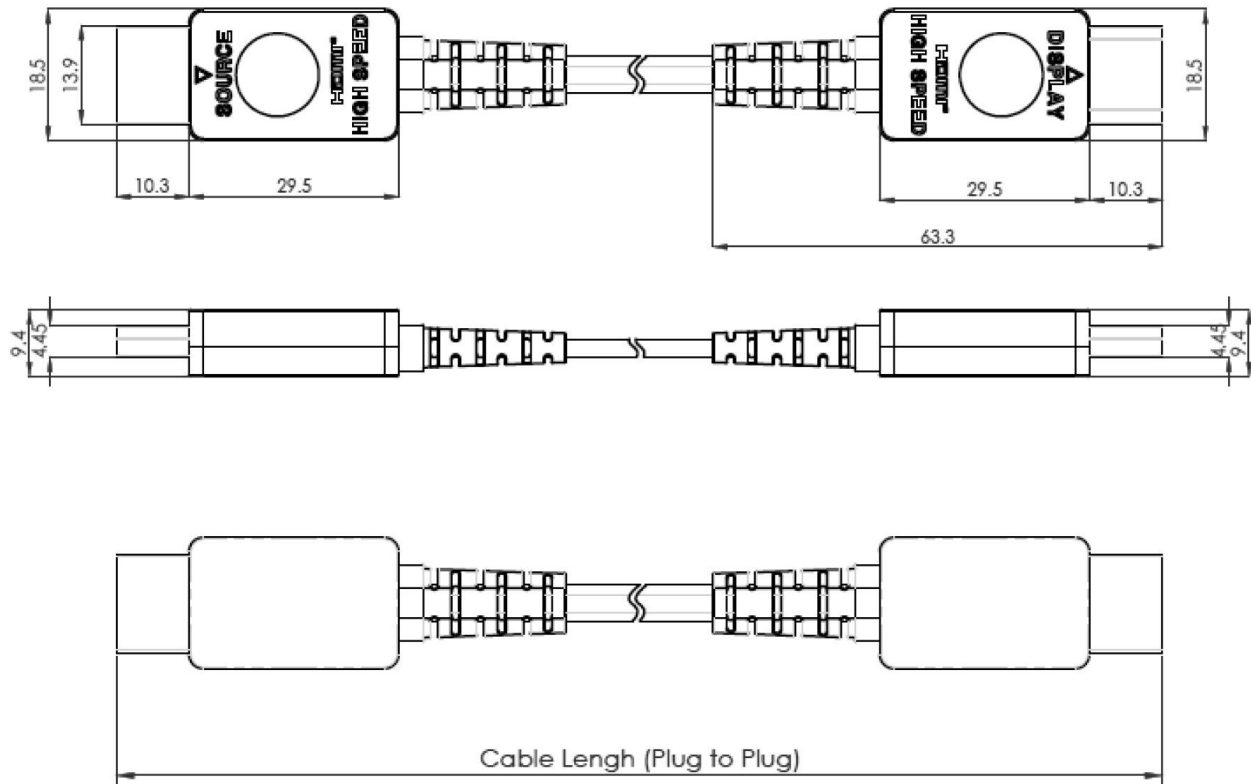

Ordering Information

LENGTH	PART NUMBER / SKU	DESCRIPTION
3m / 10ft	AOC-18G-R-OBXP-G03M	Pinnacle4K 18Gbps HDMI AOC with CMP-OF/FT-6 jacket
5m / 16ft	AOC-18G-R-OBXP-G05M	Pinnacle4K 18Gbps HDMI AOC with CMP-OF/FT-6 jacket
7m / 23ft	AOC-18G-R-OBXP-G07M	Pinnacle4K 18Gbps HDMI AOC with CMP-OF/FT-6 jacket
10m / 33ft	AOC-18G-R-OBXP-G10M	Pinnacle4K 18Gbps HDMI AOC with CMP-OF/FT-6 jacket
15m / 50ft	AOC-18G-R-OBXP-G15M	Pinnacle4K 18Gbps HDMI AOC with CMP-OF/FT-6 jacket
23m / 75ft	AOC-18G-R-OBXP-G23M	Pinnacle4K 18Gbps HDMI AOC with CMP-OF/FT-6 jacket
30m / 100ft	AOC-18G-R-OBXP-G30M	Pinnacle4K 18Gbps HDMI AOC with CMP-OF/FT-6 jacket
50m / 164ft	AOC-18G-R-OBXP-G50M	Pinnacle4K 18Gbps HDMI AOC with CMP-OF/FT-6 jacket
70m / 230ft	AOC-18G-R-OBXP-G70M	Pinnacle4K 18Gbps HDMI AOC with CMP-OF/FT-6 jacket
100m / 328ft	AOC-18G-R-OBXP-G100M	Pinnacle4K 18Gbps HDMI AOC with CMP-OF/FT-6 jacket